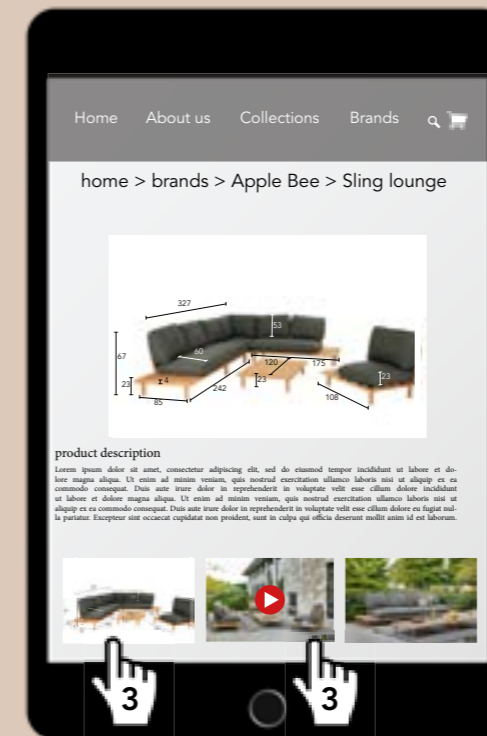

3. After selecting the product page the product sizes are shown in the first slide, preferably indicated with lines.